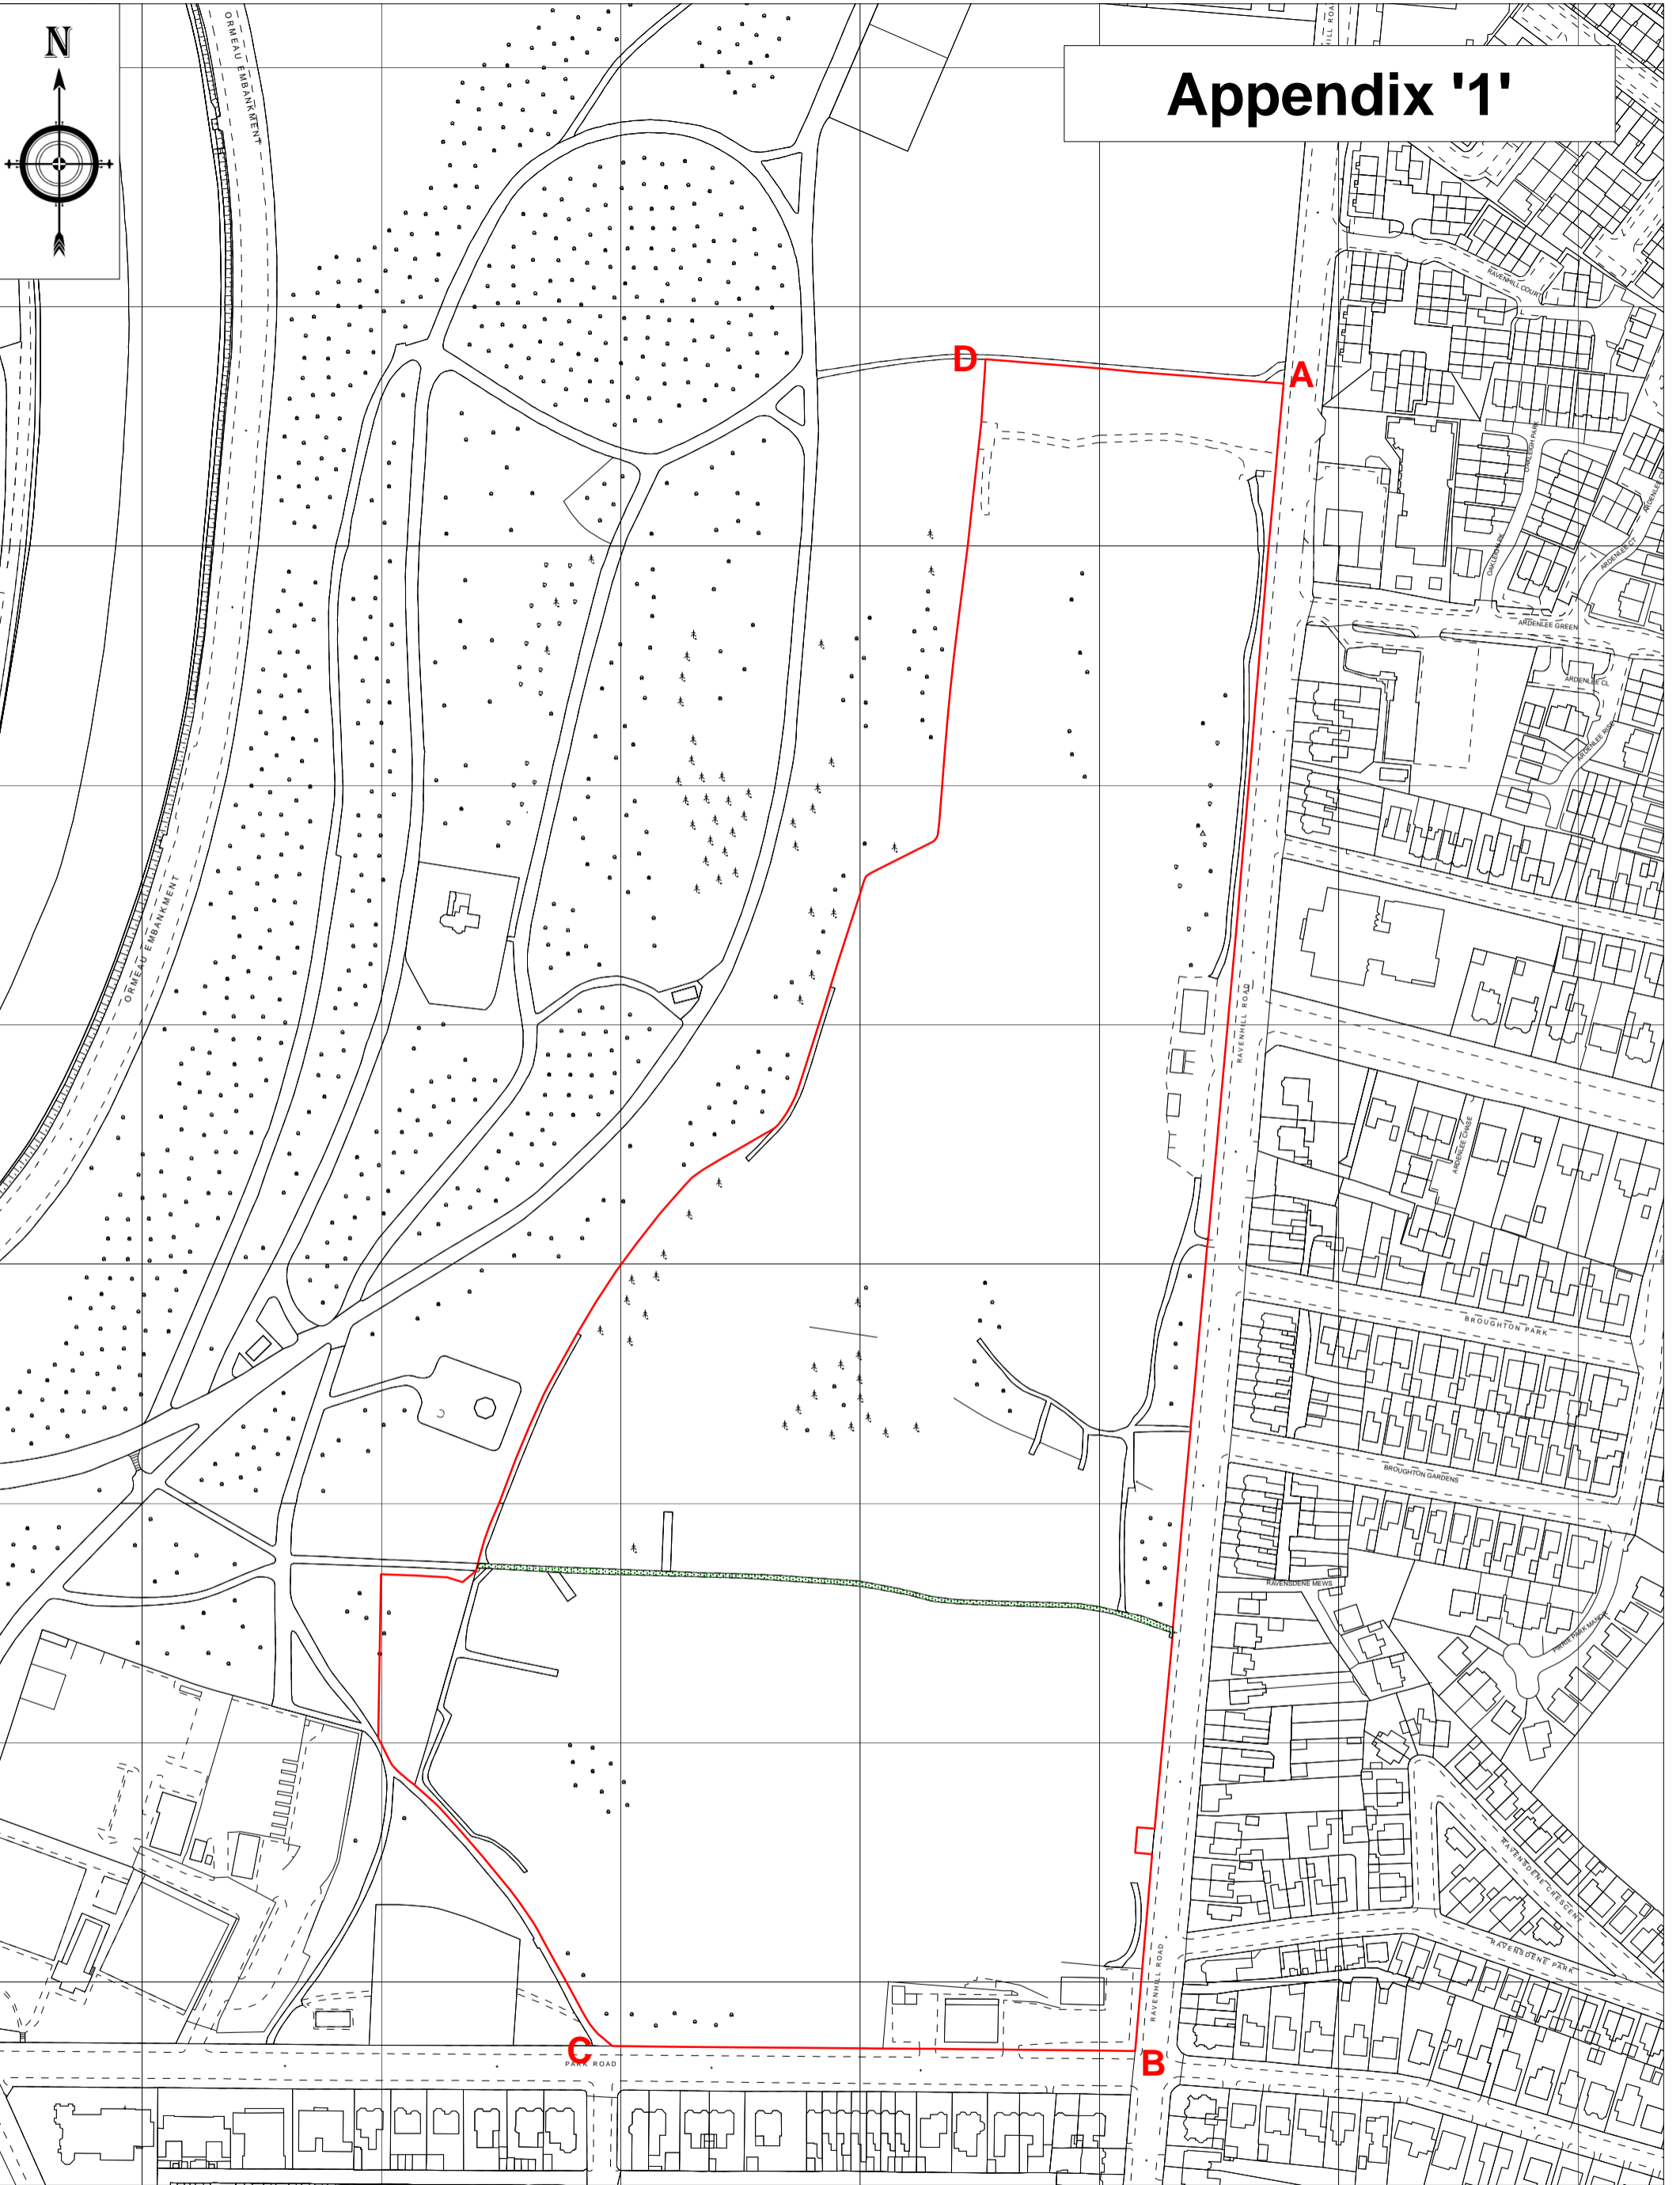

Appendix '1'

Based on the Ordnance Survey of Northern Ireland map with the permission of the Director & Chief Executive. © Crown Copyright.

MAP REFERRED TO

BELFAST CITY COUNCIL to TRUSTEES ORMEAU GOLF CLUB

Scale 1:2500

Produced by:-

MM

Date:-

18/11/2019

Area 36.96 acres